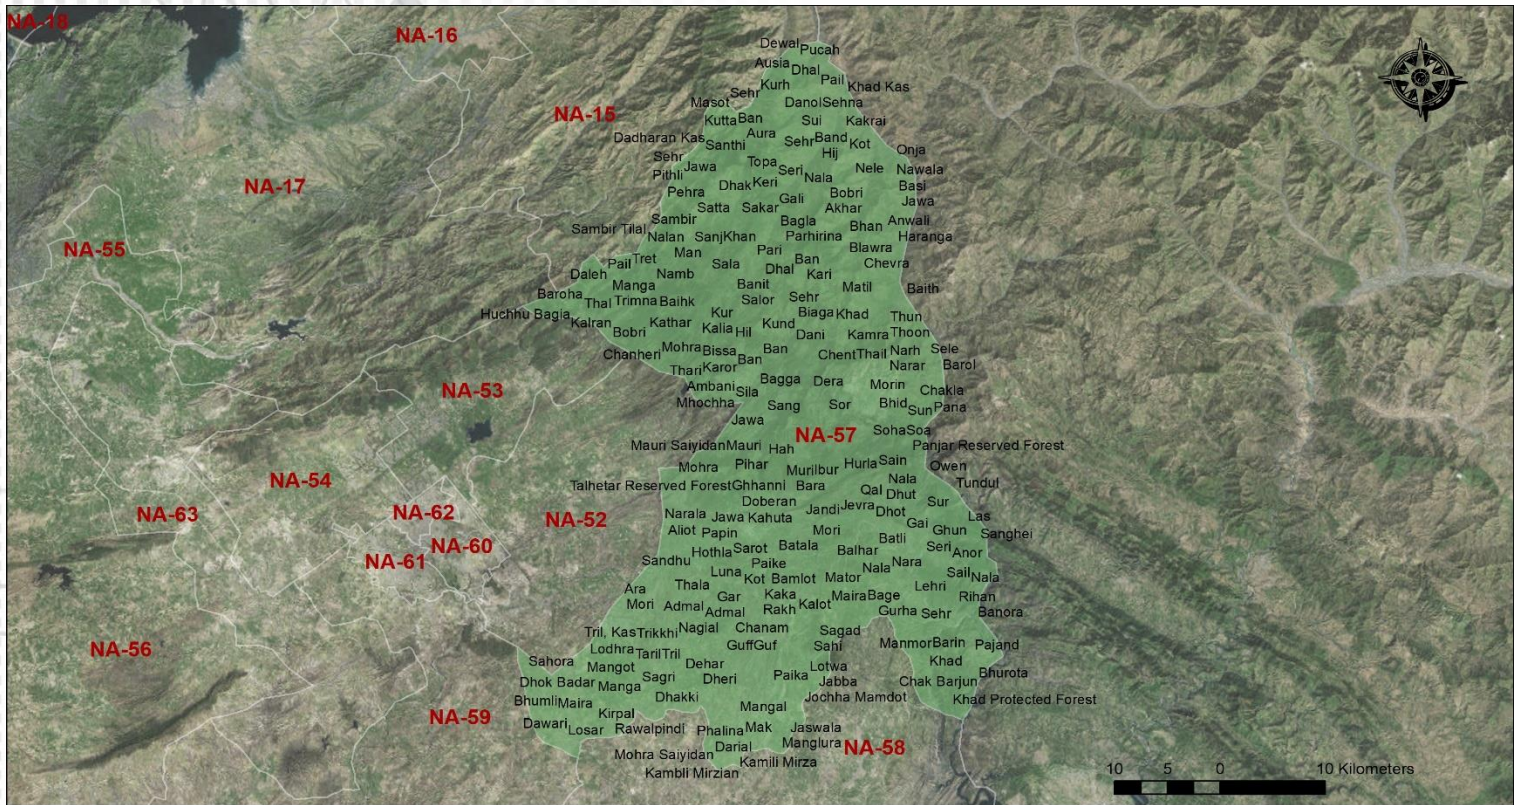

## PUNJAB

CONSTITUENCY  
POPULATION

**790,632**